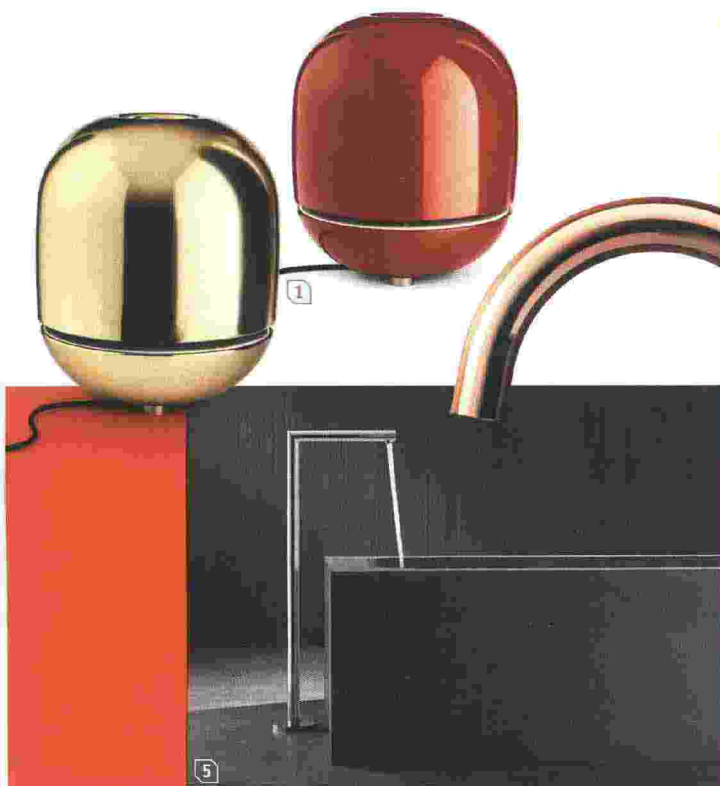

INTERIOR DESIGN[®]

NUMBER 7

out of this world

DISPLAY UNTIL 09/10/18

\$9.95US \$10.95CAN

10>

OCTOBER 2018

KITCHENbathproducts

1. Eve mobile radiators/lamps in polyurethane in Matte Gold and Glossy Oxide Red by Iubes.
2. SX sink fitting in stainless steel by Cristina.
3. Maioliche di Pietra tile and sink in volcanic stone by Lithea.
4. Rena BI sinks in concrete in Black by Kast Concrete.
5. Uno freestanding bath spout in polished chrome by Axor.
6. Components spout in Ombré Vivant Rose Gold to Titanium by Kehler Co.
7. Roll stool in acrylic-wrapped polystyrene and vinyl-polyester by Ever Life Design.