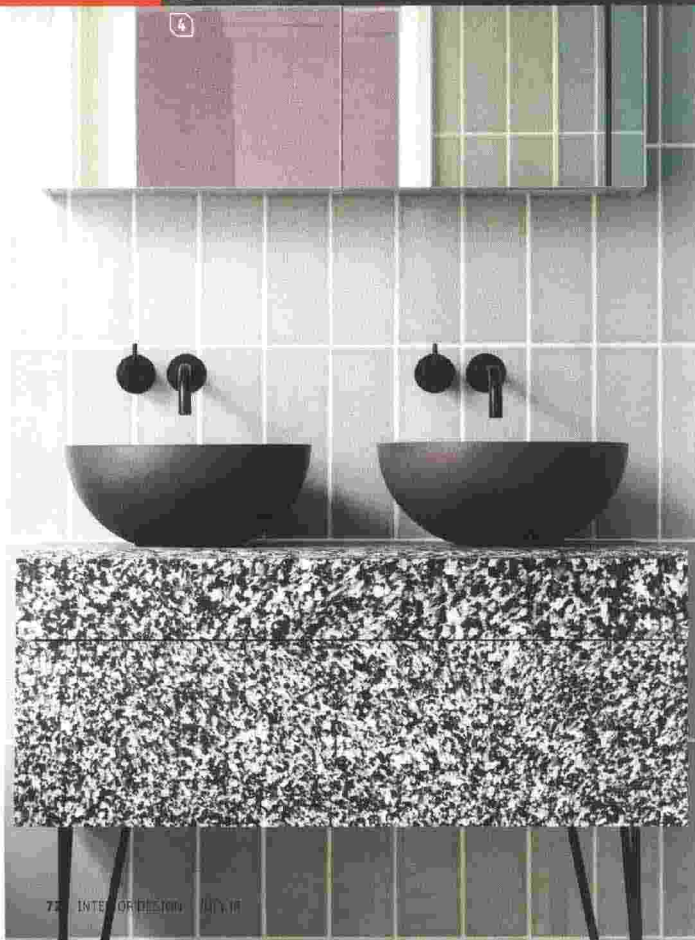

INTERIOR DESIGN[®]

NUMBER 7

out of this world

DISPLAY UNTIL 09/10/18

\$9.95US \$10.95CAN

10>

OCTOBER 2018

KITCHENbathproducts

1. Eve mobile radiators/lamps in polyurethane in Matte Gold and Glossy Oxide Red by Iubes.
2. SX sink fitting in stainless steel by Cristina.
3. Maioliche di Pietra tile and sink in volcanic stone by Lithea.
4. Rena BI sinks in concrete in Black by Kast Concrete.
5. Uno freestanding bath spout in polished chrome by Axor.
6. Components spout in Ombré Vivant Rose Gold to Titanium by Kehler Co.
7. Roll stool in acrylic-wrapped polystyrene and vinyl-polyester by Ever Life Design.

See page 76 for sources. ➤

tough stuff

These bathroom essentials are in it for the long haul