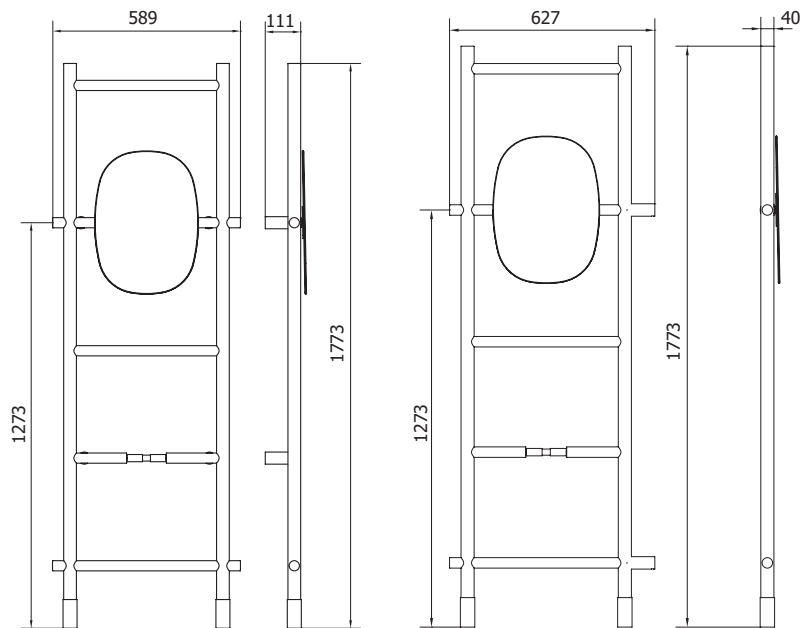

product technical sheet

EVRUSSN
Ever Life Design
Rung

- article code
- product family
- product line
- description
- certifications
- product features
- technical details
- maintenance
- materials

Wooden leaning ladder

TUV system certification UNI EN ISO 9001:2008.

Ladder-shaped support, all made of beechwood. It features a tilting mirror, a towel holder, a toilet roll holder and steel feet at its base. Wall-mounting by means of flanges with covers. It is also possible to fasten it to the floor. Bevelled edged mirror with safety backed glass and painted steel support. Wooden turned stiles with embed and glued studs. Finishing: natural beechwood colour

mm 590x40xh1800

Perform a proper cleaning with water and soap, do not use aggressive, abrasive or corrosive agents. Do not scratch the painting.

Beechwood

ST_PRODOTTO: EVRUSSN - REV.00 - 30/03/2016 - APPROVED T.D.

The above mentioned information cannot be considered as binding. Thermomat Saniline srl reserves the right to make technical and aesthetic changes without any prior notice.

Ever by Thermomat Saniline s.r.l. | Mantova | Italy

www.everlifedesign.it